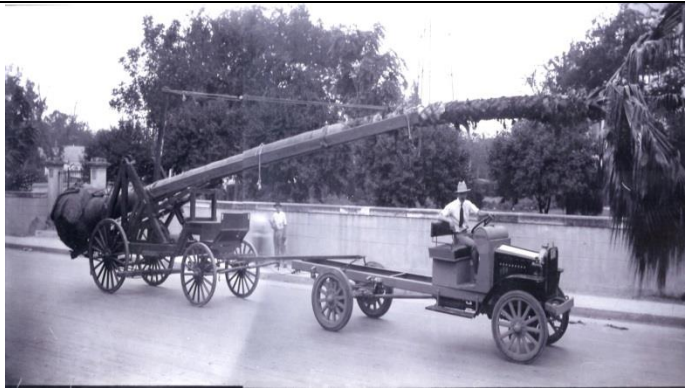

# Palm Professionals Tropical Nursery

20113 Southwest Fwy.  
Sugar Land, TX. 77479

713-621-PALM (7256)

[www.PalmProfessionalsTropicalNursery.com](http://www.PalmProfessionalsTropicalNursery.com)

Name	Cold Tolerance	Mature Height and Width	Positives	Negatives	Average Costs Installed	Sizes Available For Installation	Pictures
Medjool Date Palm	16 to 19 degrees	*70 feet tall  *Large diameter canopy (30 feet wide)	*Ability to heal over wounds at injection sites where antibiotics are administered due to aerial roots that grow above ground level	*Native desert trees and not ideal to our heavy soils and humidity	\$450-\$500 per foot of trunk height	5-30 foot trunk height	

Name	Cold Tolerance	Mature Height and Width	Positives	Negatives	Average Costs Installed	Sizes Available For Installation	Pictures
Florida Sabal	10 to 12 degrees	*30 feet tall *Small diameter canopy (8 feet wide)	*Thrive in our climate and heavy soils	*Not able to produce aerial roots above ground that provide ability to heal over wounds at injection sites where antibiotics are administered	\$175-\$200 per foot of trunk height	5-20 foot trunk height	

Name	Cold Tolerance	Mature Height and Width	Positives	Negatives	Average Costs Installed	Sizes Available For Installation	Pictures
Silver Date Palm	22 to 24 degrees	*30 feet tall  *Medium diameter canopy (20 feet wide)	*Ability to heal over wounds at injection sites where antibiotics are administered due to aerial roots that grow above ground level	*Native desert trees and not ideal to our heavy soils and humidity	\$300-\$350 per foot of trunk height	5-15 foot trunk height	