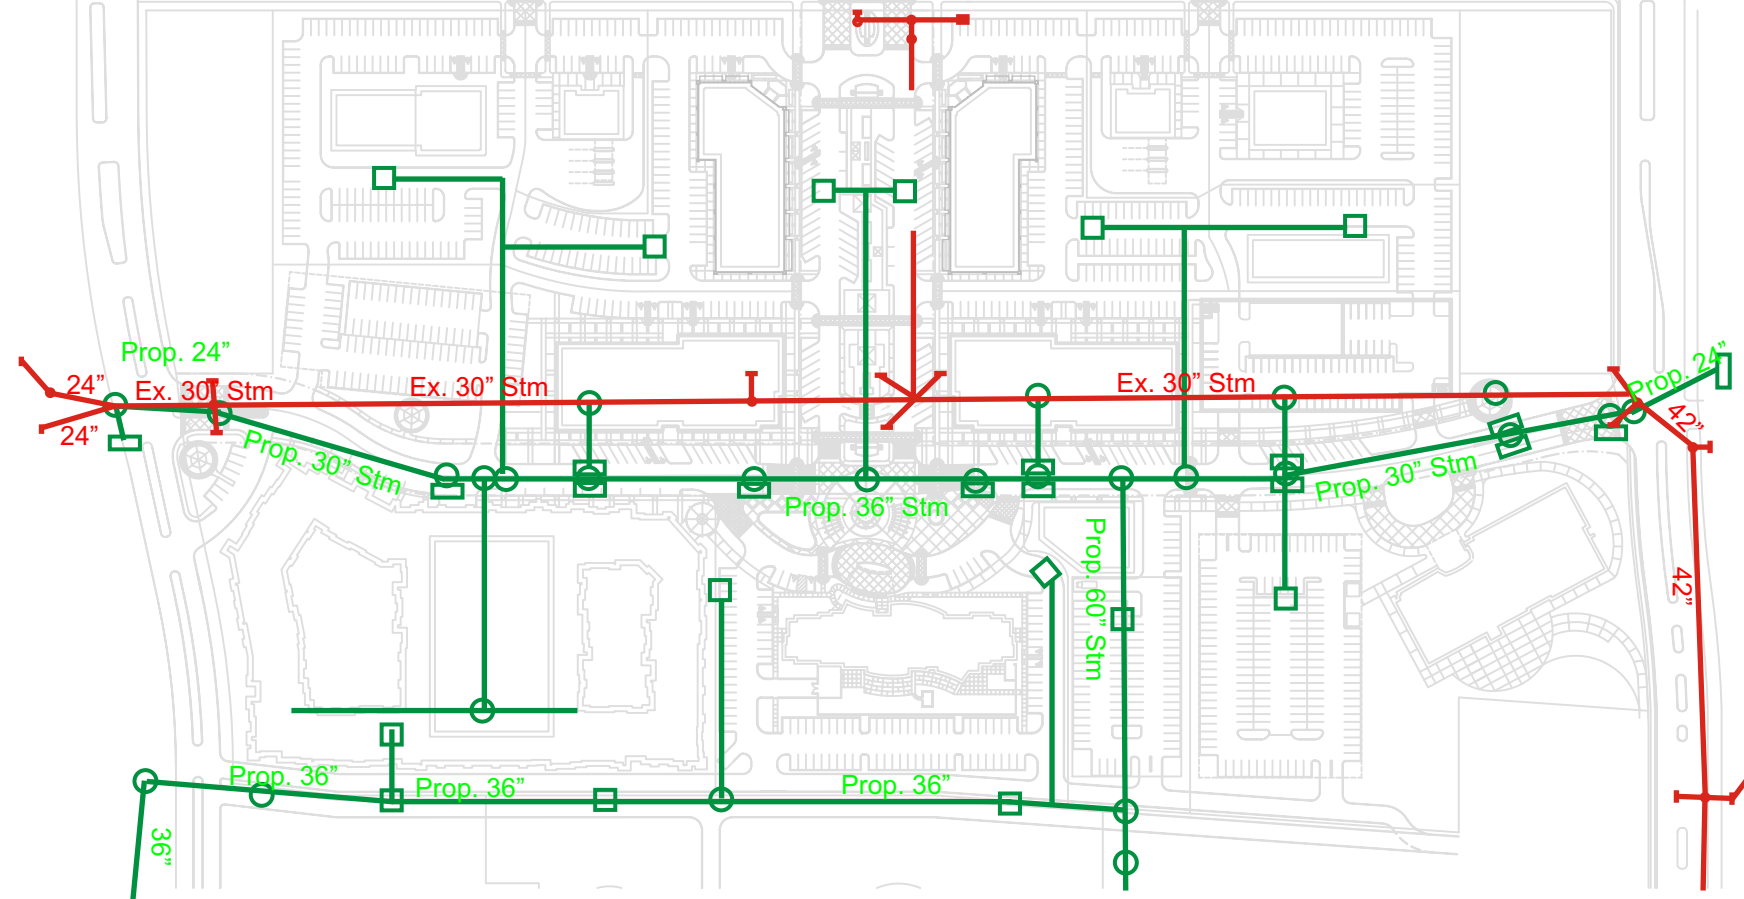

THE SPACE CENTER PLAZA

NASSAU BAY, TX
GRIFFIN PARTNERS NASSAU BAY, LP

EXHIBIT

Public Utilities Plan -Proposed Storm Sewer

LEGEND

-  PROPOSED STORM SEWER
-  PROPOSED MANHOLE
-  PROPOSED INLET
-  EXISTING STORM SEWER
-  EXISTING MANHOLE